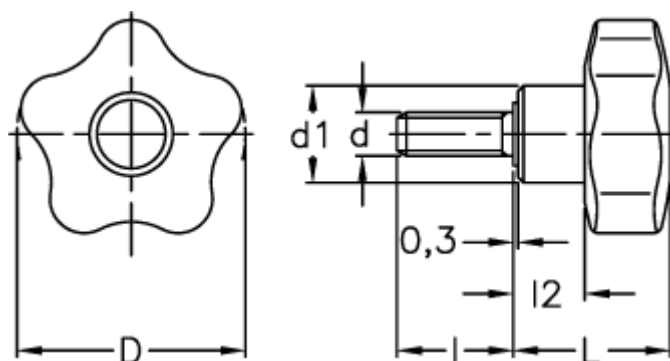

Article number: 23020698346

Description: E+G Lobe knob
VCT.25 p-M6x30-C6, red cap

Measures

D	= 25
d1	= 13
d 6g	= M6
l	= 30
L	= 19.0
l2	= 8